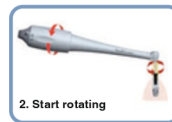

3 Easy Steps